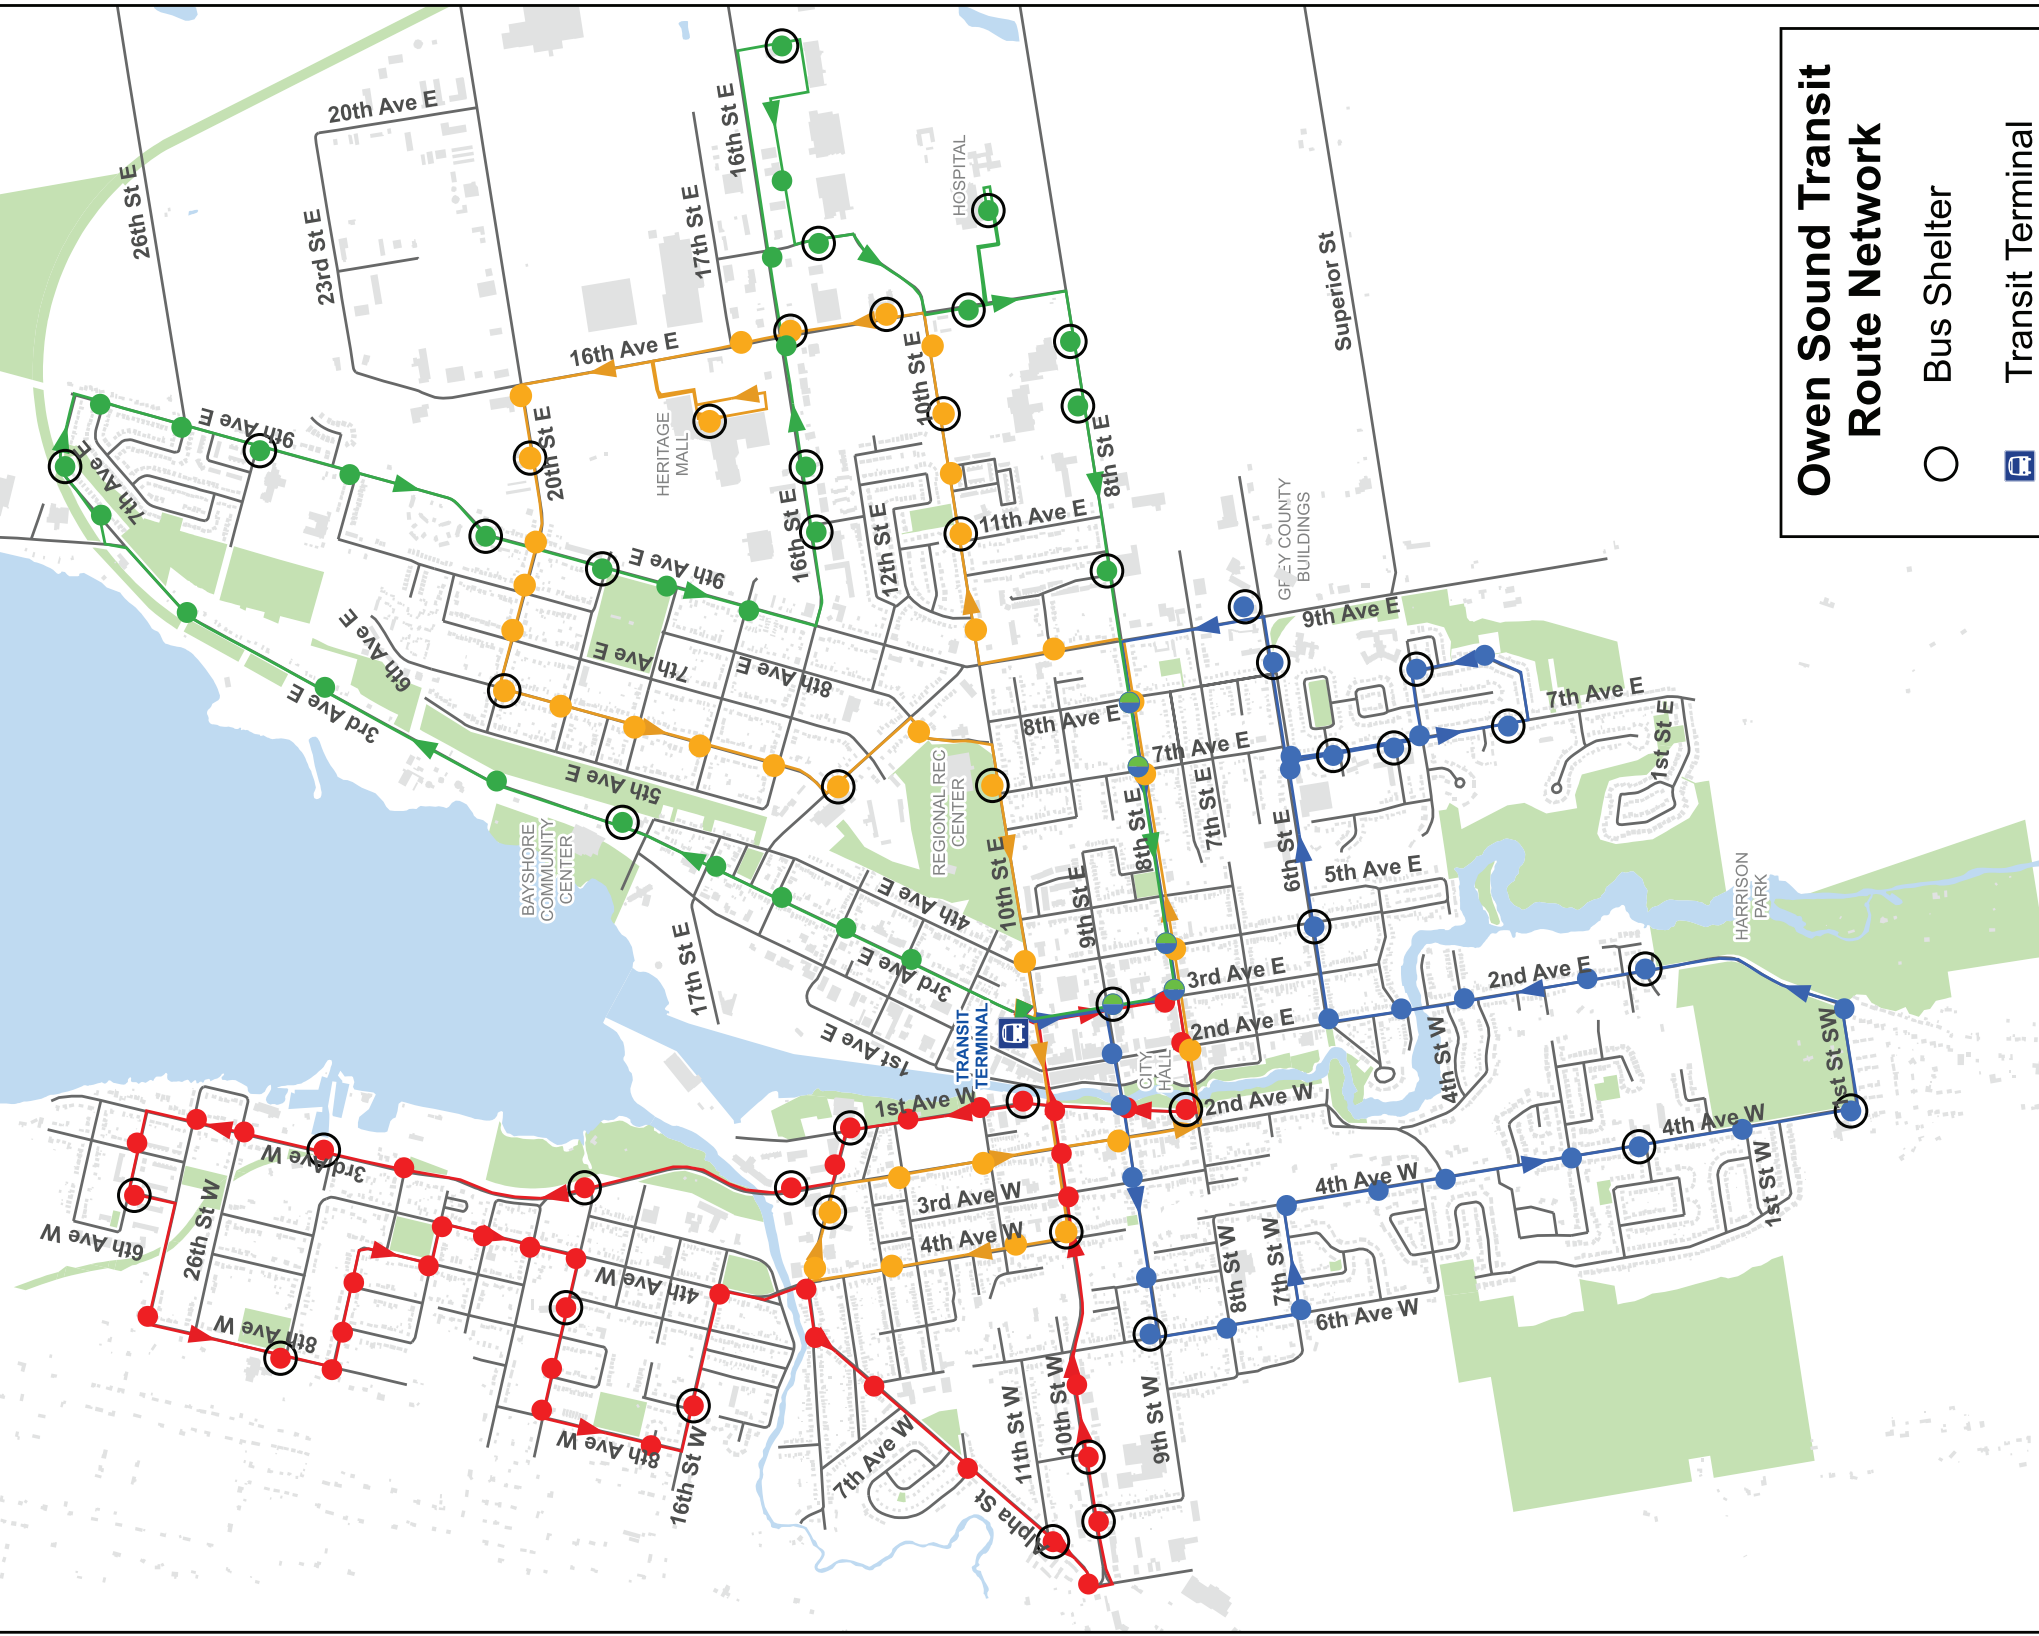

OWEN SOUND TRANSIT

### Owen Sound Transit Route Network

- Bus Shelter
- Transit Terminal
- Brooke
- Core
- Crosstown
- East Bayshore
- 

**owen sound**  
 where you want to live  
[www.owensound.ca/transit](http://www.owensound.ca/transit)