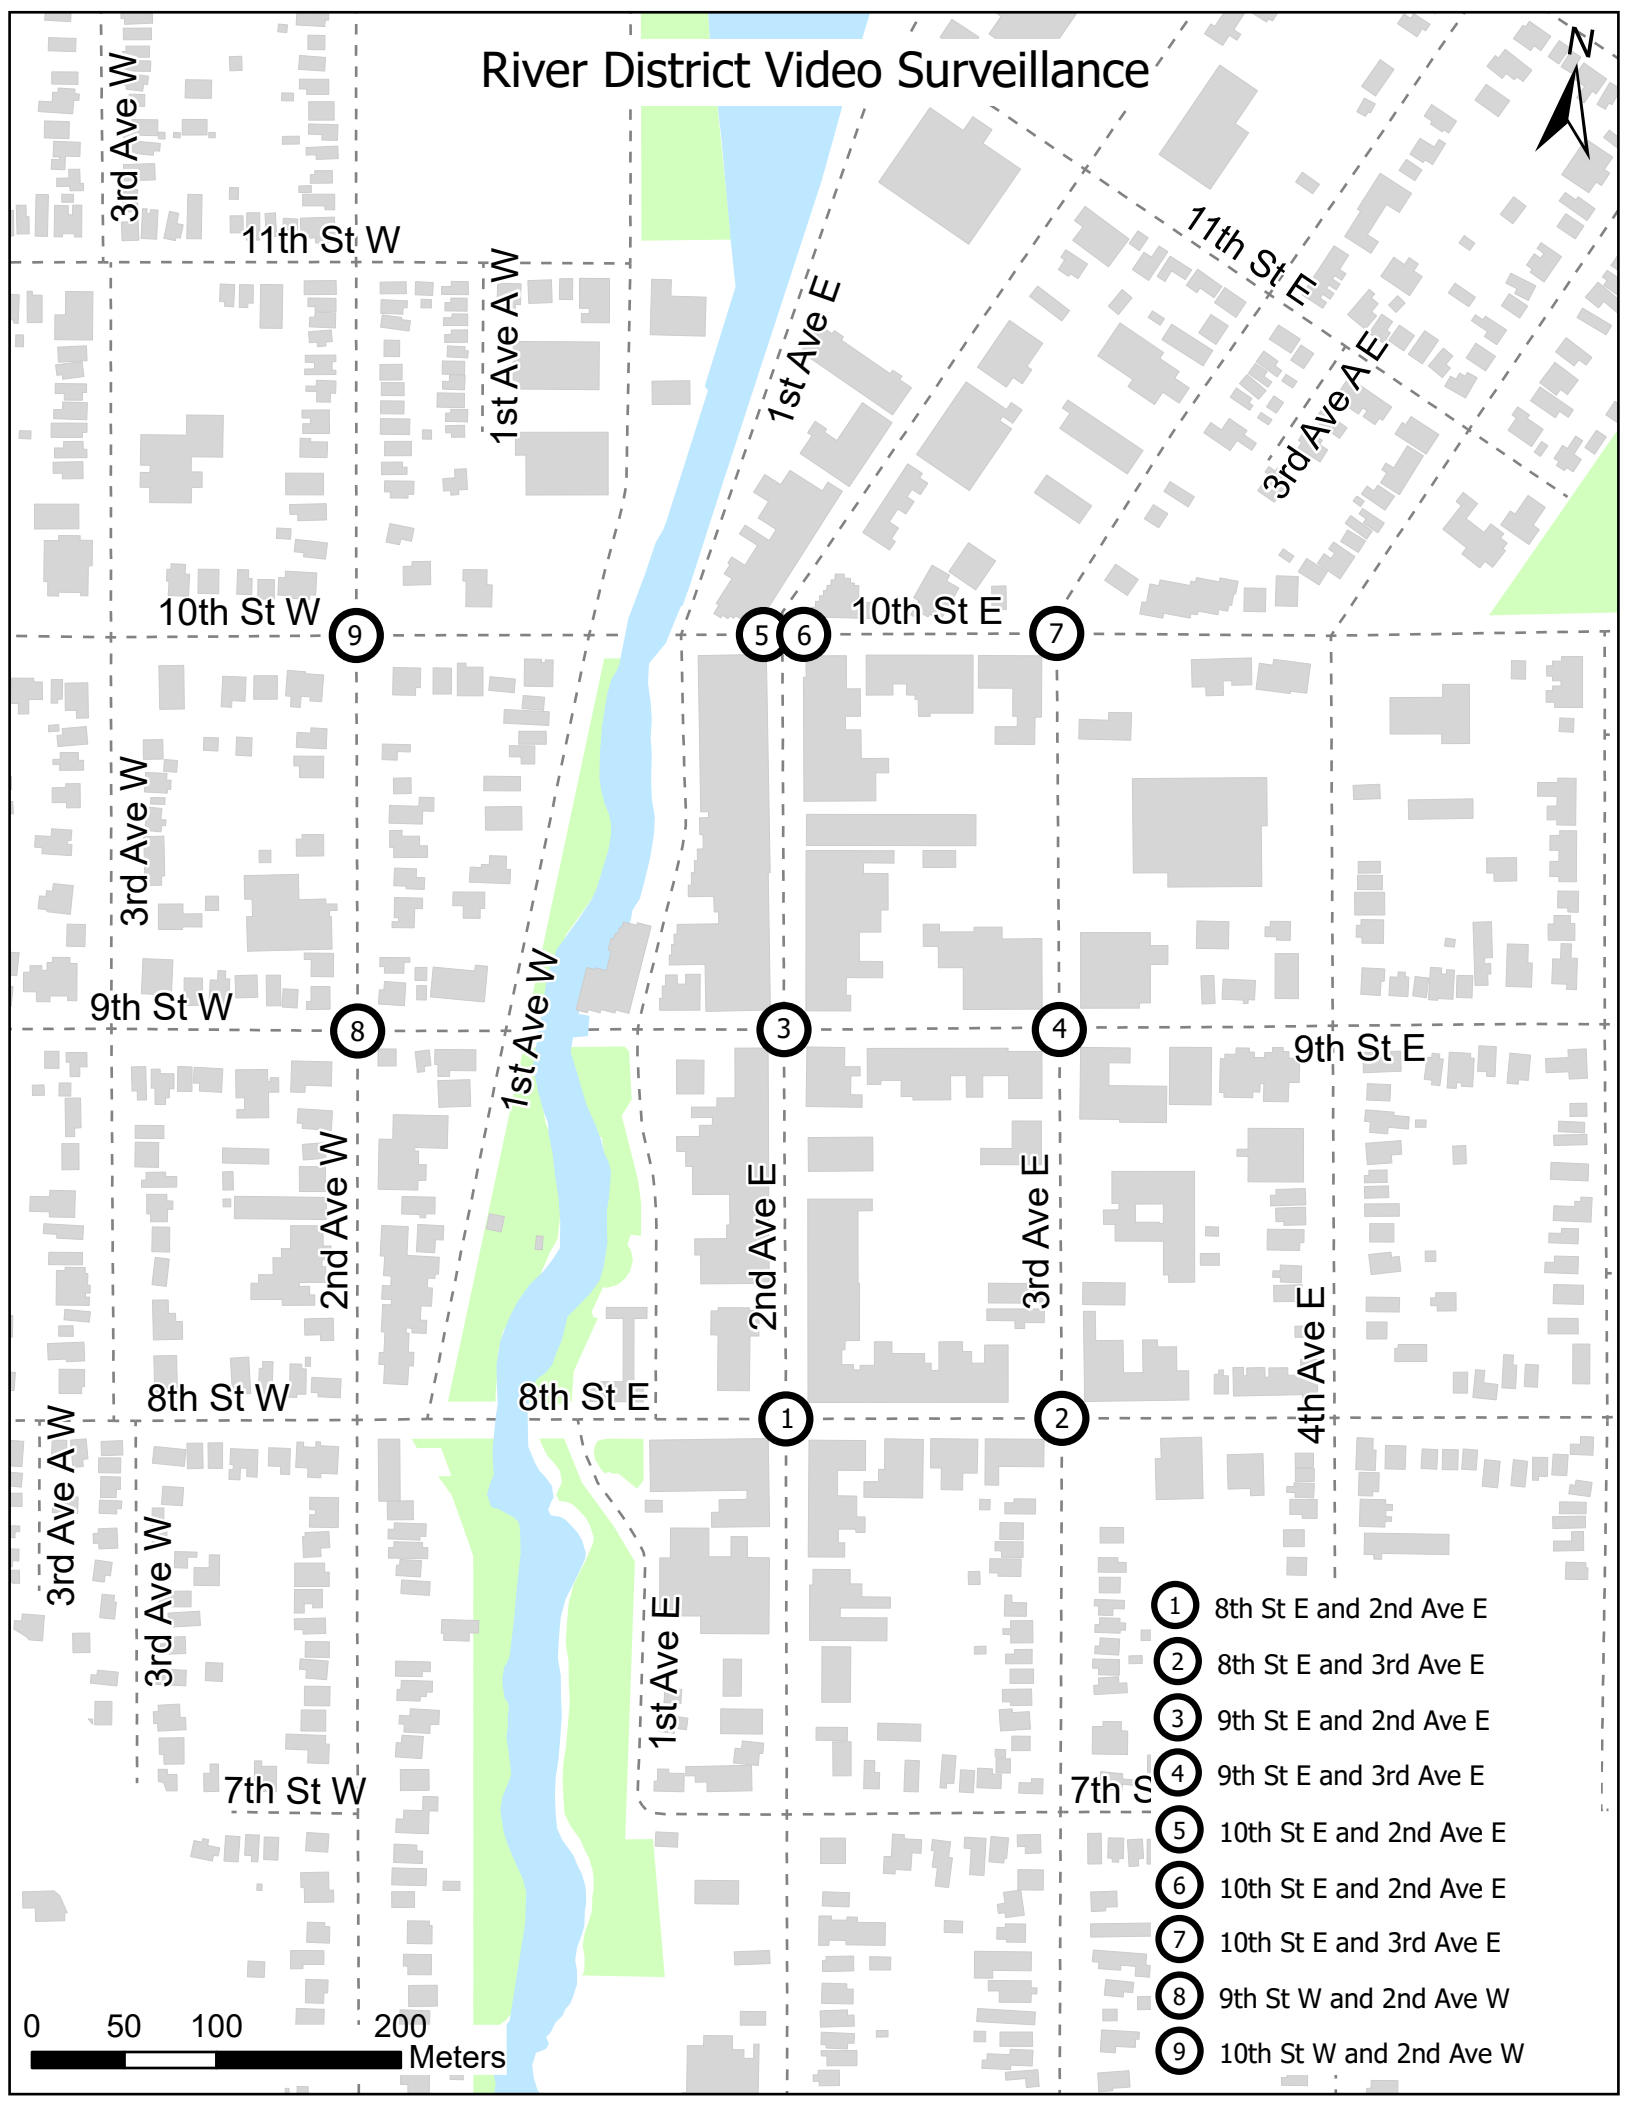

River District Video Surveillance

- ① 8th St E and 2nd Ave E
- ② 8th St E and 3rd Ave E
- ③ 9th St E and 2nd Ave E
- ④ 9th St E and 3rd Ave E
- ⑤ 10th St E and 2nd Ave E
- ⑥ 10th St E and 2nd Ave E
- ⑦ 10th St E and 3rd Ave E
- ⑧ 9th St W and 2nd Ave W
- ⑨ 10th St W and 2nd Ave W

0 50 100 200 Meters