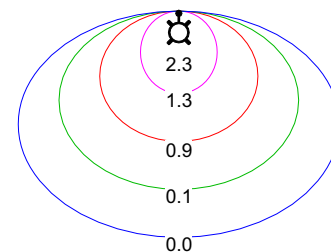

Street Lamps Scale: 1:20'-0"

Wall mounted fixtures Scale: 1:20'-0"

Graham Design & Construction
Tenth Avenue Estates

Photometric/ Light Dispersion

1:750

REV
2

MAY 27 2024

PM1