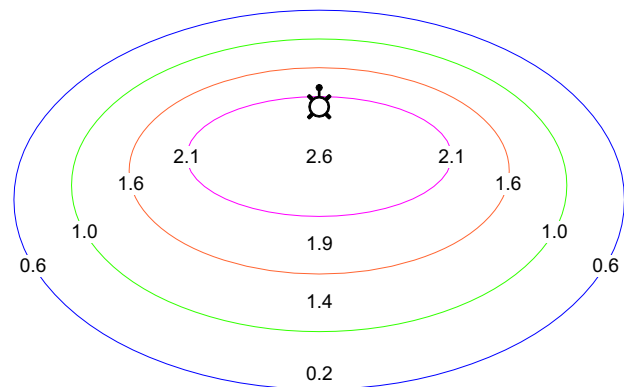

Street Lamps Scale: 1:20'-0"

Wall mounted fixtures Scale: 1:20'-0"

Graham Design & Construction
Tenth Avenue Estates

Photometric/ Light Dispersion

1:750

REV
2

MAY 27 2024

PM1